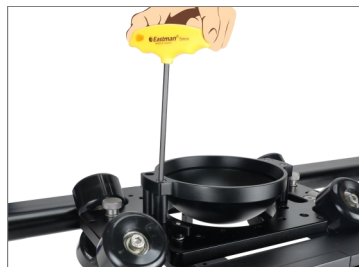

■ What's In The Box

Please inspect the contents of your shipped package to ensure you have received everything that is listed below.

Proaim Flo Slider

T-Type Allen Key
5mm

100mm Bowl Adapter

1 x Mitchell plate

Bag

INDEX

Sr. No	Particulars	Page No.
1	Camera Slider Setup	4
2	Mitchell Setup	4-5
3	Bowl Setup	5
4	Final Setup	6

Camera Slider Setup

- Rotate the cylindrical knob to get frictionless wheel movement.

- Now pull circular knob to lock the cylindrical knob.

- Rotate the knob to lock wheel mobility.

- Loose the knob to adjust the Height of foot.

Mitchell Setup

- Use allen key to remove screws.

- Remove the bowl head and mount Mitchell plate.

- Re-insert the screws and secure them using the Allen key.

■ Bowl Setup

- Remove Mitchell plate and mount Bowl Adapter.

- Re-insert the screws and secure them using the Allen key.

**YOUR PROAIM FLO PROFESSIONAL 4FT VIDEO CAMERA SLIDER
ALL DRESSED UP AND READY TO GO!**