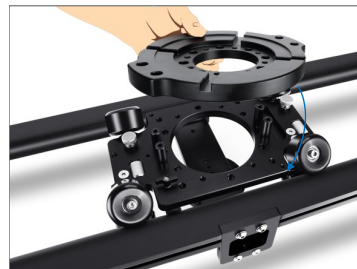

■ What's In The Box

Please inspect the contents of your shipped package to ensure you have received everything that is listed below.

Proaim Flo Slider

T-Type Allen Key
5mm

100mm Bowl Adapter

1 x Mitchell plate

Bag

INDEX

Sr. No	Particulars	Page No.
1	Camera Slider Setup	4
2	Mitchell Setup	4-5
3	Bowl Setup	5
4	Final Setup	6

Camera Slider Setup

- Rotate the cylindrical knob to get frictionless wheel movement.

- Now pull circular knob to lock the cylindrical knob.

- Rotate the knob to lock wheel mobility.

- Loose the knob to adjust the Height of foot.

Mitchell Setup

- Use allen key to remove screws.

- Remove the bowl head and mount Mitchell plate.

- Re-insert the screws and secure them using the Allen key.

■ Bowl Setup

- Remove Mitchell plate and mount Bowl Adapter.

- Re-insert the screws and secure them using the Allen key.

**YOUR PROAIM FLO PROFESSIONAL 4FT VIDEO CAMERA SLIDER
ALL DRESSED UP AND READY TO GO!**