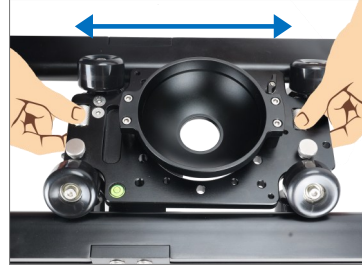

Bag

INDEX

Sr. No	Particulars	Page No.
1	Camera Slider Setup	4
2	Mitchell Setup	4-5
3	Bowl Setup	5
4	Final Setup	6

Camera Slider Setup

- Rotate the cylindrical knob to get frictionless wheel movement.

- Now pull circular knob to lock the cylindrical knob.

- Rotate the knob to lock wheel mobility.

- Loose the knob to adjust the Height of foot.

Mitchell Setup

- Use allen key to remove screws.

- Remove the bowl head and mount Mitchell plate.

- Re-insert the screws and secure them using the Allen key.

■ Bowl Setup

- Remove Mitchell plate and mount Bowl Adapter.

- Re-insert the screws and secure them using the Allen key.

**YOUR PROAIM FLO PROFESSIONAL 4FT VIDEO CAMERA SLIDER
ALL DRESSED UP AND READY TO GO!**