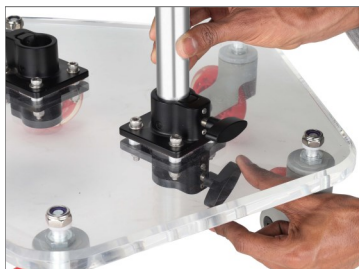

Height Adjustment

- Loosen the top and bottom knobs of both the pole adapters.
- Then, slide the poles upwards or downwards to adjust the seat's height.
- Once the poles are at the desired height, re-tighten the knobs to secure them.