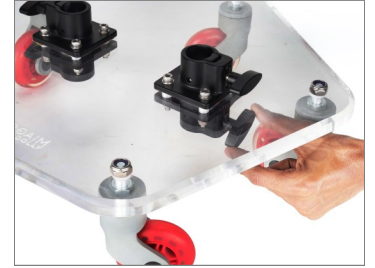

Butt Dolly Setup

- Loosen the top and bottom knob of the pole adapter.

- Now, insert the seat riser pole in the pole adapter.

- Once placed, re-tighten both the knobs to secure it.

- Repeat the same process to attach the other seat riser pole.

Padded Comfort Seat Mounting

- Loosen both the knobs present on the seat.
- Now, place the seat on the poles.

- Re-tighten both the knob to secure the seat.

NOTE: The ultra-comfortable seat can be adjusted to variable heights up to 25 inches, providing optimal comfort and control for operators of all heights.

Feature: With a robust payload capacity of 100kg/220lb, the Butt-Dolly is built to accommodate not just you but also your high-end camera setup, ensuring stability and reliability in every move.

Height Adjustment

- Loosen the top and bottom knobs of both the pole adapters.
- Then, slide the poles upwards or downwards to adjust the seat's height.
- Once the poles are at the desired height, re-tighten the knobs to secure them.