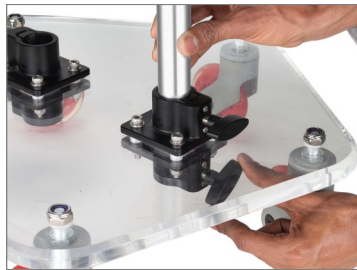

Butt Dolly Setup

- Loosen the top and bottom knob of the pole adapter.

- Now, insert the seat riser pole in the pole adapter.

- Once placed, re-tighten both the knobs to secure it.

- Repeat the same process to attach the other seat riser pole.

Padded Comfort Seat Mounting

- Loosen both the knobs present on the seat.
- Now, place the seat on the poles.

- Re-tighten both the knob to secure the seat.

NOTE: The ultra-comfortable seat can be adjusted to variable heights up to 25 inches, providing optimal comfort and control for operators of all heights.

Feature: With a robust payload capacity of 100kg/220lb, the Butt-Dolly is built to accommodate not just you but also your high-end camera setup, ensuring stability and reliability in every move.

Height Adjustment