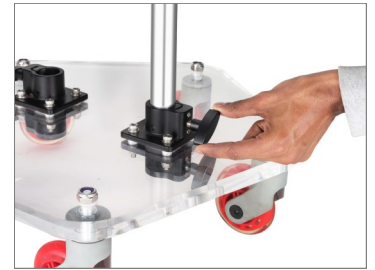

Butt Dolly Setup

- Loosen the top and bottom knob of the pole adapter.

- Now, insert the seat riser pole in the pole adapter.

- Once placed, re-tighten both the knobs to secure it.

- Repeat the same process to attach the other seat riser pole.

Padded Comfort Seat Mounting

- Loosen both the knobs present on the seat.
- Now, place the seat on the poles.

- Re-tighten both the knob to secure the seat.

NOTE: The ultra-comfortable seat can be adjusted to variable heights up to 25 inches, providing optimal comfort and control for operators of all heights.

Feature: With a robust payload capacity of 100kg/220lb, the Butt-Dolly is built to accommodate not just you but also your high-end camera setup, ensuring stability and reliability in every move.

Height Adjustment