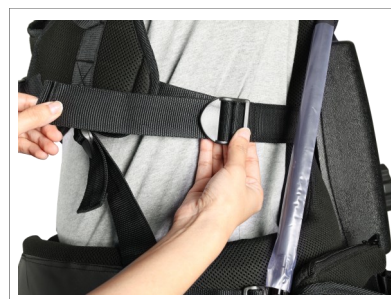

- Connect section 1 of the support bar to section 2 using the push-fit technique.

- Overlap the chest area of the vest using the Velcro, then adjust and buckle as needed.

- Adjust the chest strap until the vest fits comfortably.

- Overlap the waist area of the vest and buckle it securely.

- Tighten the waist strap for a snug fit.

- Pull the chest strap to fit the vest comfortably across the chest, and adjust the side support rods, securing them with the buckle for a snug and stable fit.

NOTE: Side support rods allow a comfortable fit for all body types.

- Pull the back strap down to ensure proper shoulder fitting.

- Loosen the camera hook knob, attach the camera, and then tighten to prevent slipping.

- Attach the vest safety hook to the camera for additional security.

- Adjust the tension knob at the back of the body support as needed.

NOTE: Turn the knob to change the spring tension and balance the load on the suspension rope.