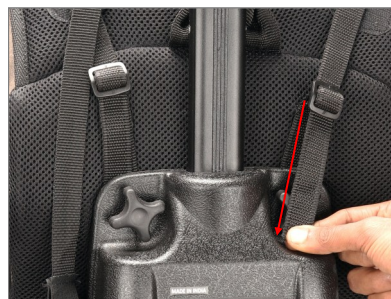

- Connect section 1 of the support bar to section 2 using the push-fit technique.

- Overlap the chest area of the vest using the Velcro, then adjust and buckle as needed.

- Adjust the chest strap until the vest fits comfortably.

- Overlap the waist area of the vest and buckle it securely.

- Tighten the waist strap for a snug fit.

- Pull the chest strap to fit the vest comfortably across the chest, and adjust the side support rods, securing them with the buckle for a snug and stable fit.

NOTE: Side support rods allow a comfortable fit for all body types.

- Pull the back strap down to ensure proper shoulder fitting.

- Loosen the camera hook knob, attach the camera, and then tighten to prevent slipping.

- Attach the vest safety hook to the camera for additional security.

- Adjust the tension knob at the back of the body support as needed.

NOTE: Turn the knob to change the spring tension and balance the load on the suspension rope.